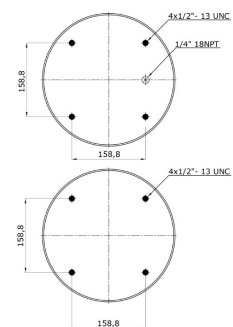

SAF

AIR SPRING

HAVA KORUGU

67-80918CC

OEM/COMPARISON NO	CROSS NO			
90557001	M3502