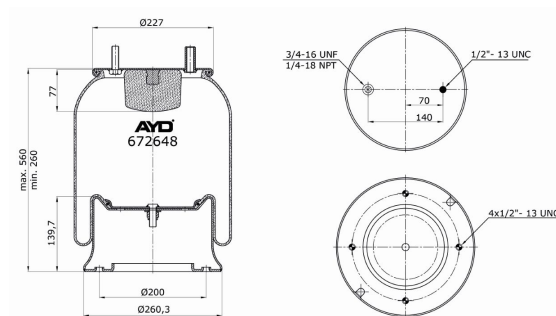

DIGER

AIR SPRING

HAVA KORUGU

67-80883CMP

OEM/COMPARISON NO	CROSS NO	
TC260480