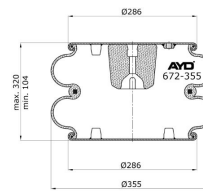

VOLVO

HAVA KORUGU

67-80919CC

OEM/COMPARISON NO	CROSS NO	
3130489	AS71360