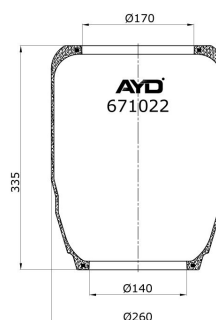

DIGER

AIR SPRING

HAVA KORUGU

67-80895R

OEM/COMPARISON NO	CROSS NO	
TC260170235