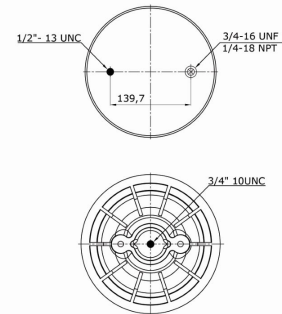

SAF

AIR SPRING

HAVA KORUGU

67-80881CPP

OEM/COMPARISON NO	CROSS NO			
90557325	AS-8717