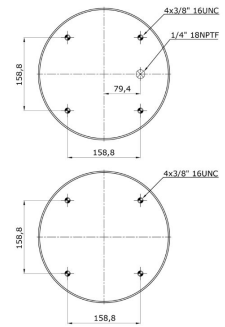

VOLVO

HAVA KORUGU

67-80919CC

OEM/COMPARISON NO	CROSS NO	
3130489	AS71360