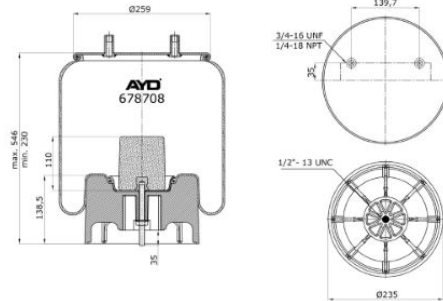

HENDRICKSON

AIR SPRING

HAVA KORUGU

67-80695CPP

OEM/COMPARISON NO	CROSS NO	
S21966 28929	1DK25E-8708