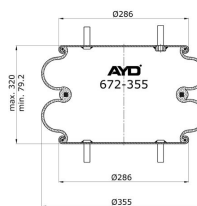

SAF

AIR SPRING

HAVA KORUGU

67-80918CC

OEM/COMPARISON NO	CROSS NO			
90557001	M3502