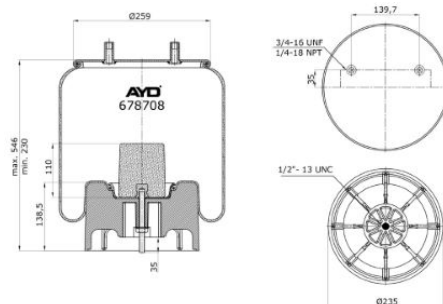

NAVISTAR

AIR SPRING

HAVA KORUGU

67-80695CPP

OEM/COMPARISON NO	CROSS NO	
1R13250	1DK25E-8708