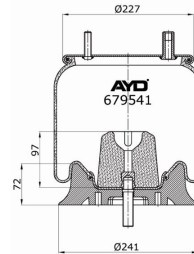

SAF

AIR SPRING

HAVA KORUGU

67-80881CPP

OEM/COMPARISON NO	CROSS NO			
90557325	AS-8717